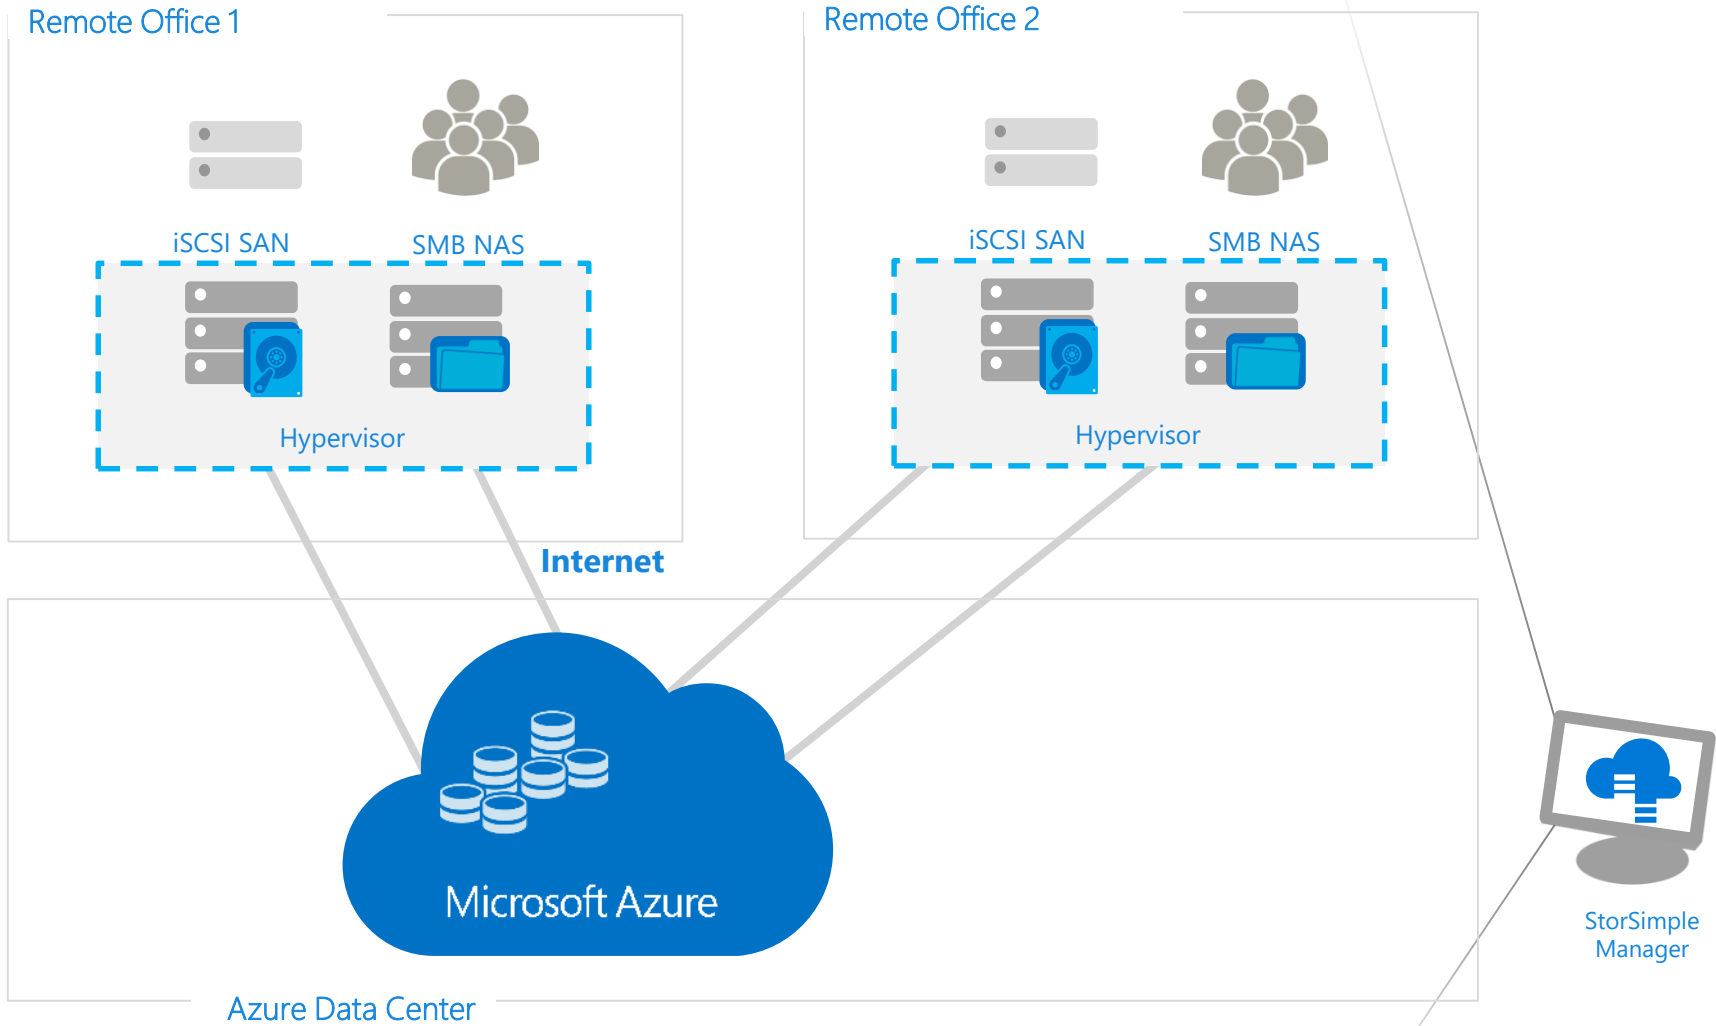

StorSimple Virtual Arrays

Minimum Configuration	
Specification	Requirement
OS Disk	80GB
Data Disk	500GB (8TB max)
Memory	8GB
CPU	4 cores
Network	1 NIC with at least 5Mbps cloud connection